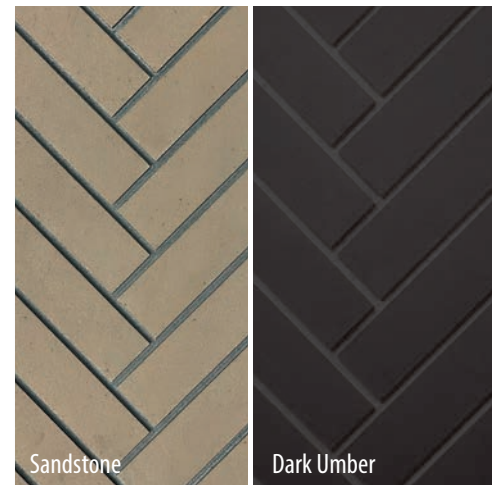

U33, U37, and U44

Driftwood Log Set

U37 & U44

Reflective Liners - TWO OPTIONS

U33, U37 & U44

Fluted Liner

U33

Herringbone Liner