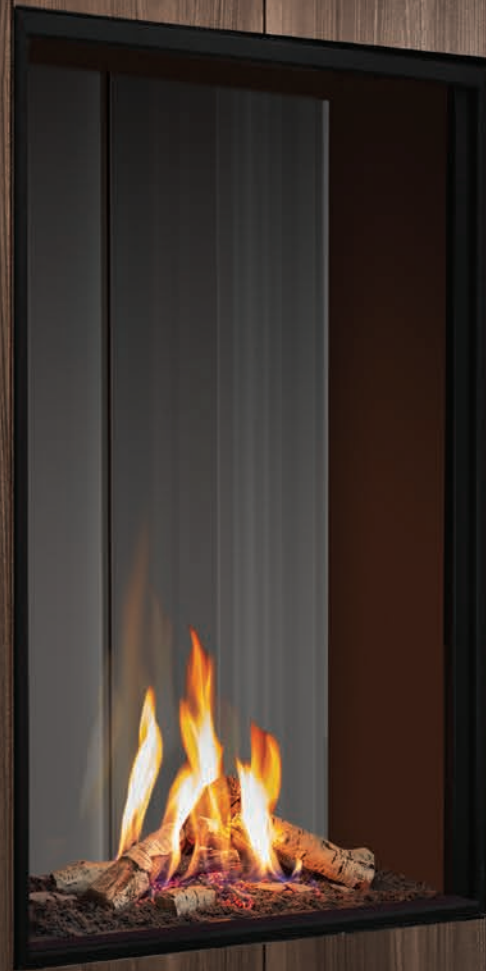

U33T

COMING EARLY 2023

See-Through Installation Kit

Birch Log Set

Painted Steel Side Liners

Glass Size: 60" h x 31" w

- Birch Log Set
- Painted Steel Liner