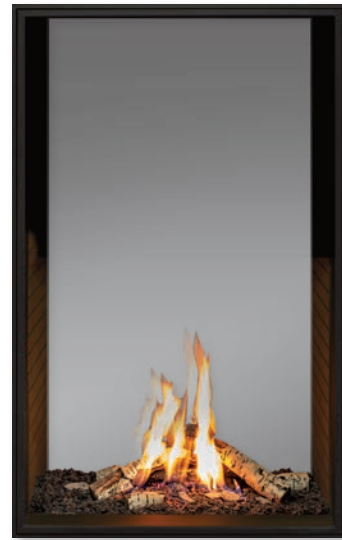

COMING EARLY 2023

See-Through Installation Kit

Birch Log Set

Painted Steel Side Liners

Glass Size: 60" h x 31" w

- Birch Log Set
- Painted Steel Liner

- Birch Log Set
- Black Glass Liner

- Birch Log Set
- Fluted Liner