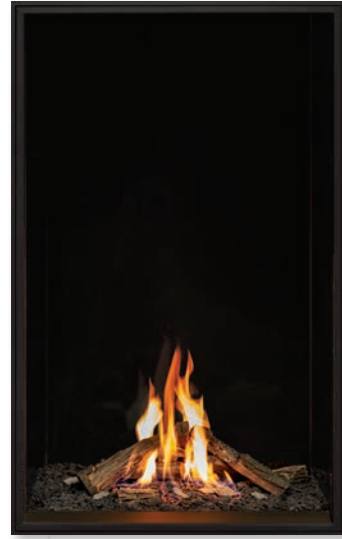

- Traditional Log Set
- Black Glass Liner