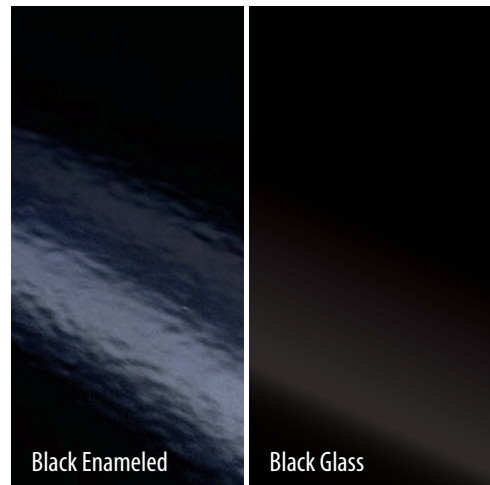

Reflective Liners - TWO OPTIONS

U33, U37 & U44