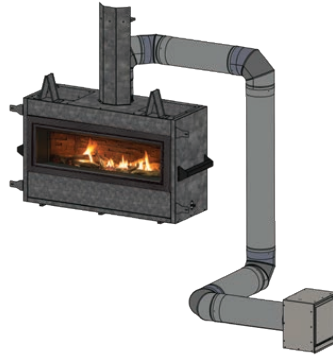

C Series

Options & Features

Cool Surface System HDK

In the past, wall mounted televisions or treasured decor pieces would degrade over time from the excess rising heat produced by your gas fireplace. Our new **Cool Surface System** for the C Series allows you to make use of the valuable real estate directly above your linear gas fireplace. It can channel heat inside the wall and vent it out above the fireplace.

(Included with the C60 Tall)

Power Vent Kit

- A minimum venting run of 10 feet
- A maximum venting run of 110 feet
- Max of 6 elbows in vent configuration
- Venting can run downward 4' below the unit
- Flush mount (paintable) termination
- Run Quiet Fan System (noise reduction)