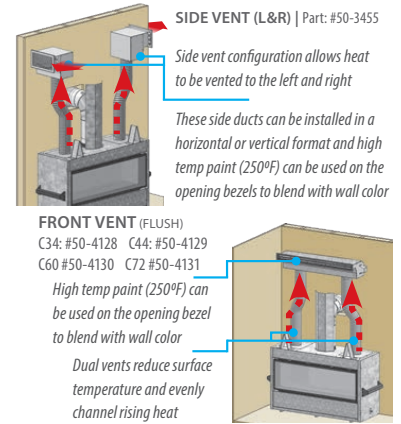

C Series

Options & Features

Cool Surface System HDK

In the past, wall mounted televisions or treasured decor pieces would degrade over time from the excess rising heat produced by your gas fireplace. Our new **Cool Surface System** for the C Series allows you to make use of the valuable real estate directly above your linear gas fireplace. It can channel heat inside the wall and vent it out above the fireplace.

(Included with the C60 Tall)

Power Vent Kit

- A minimum venting run of 10 feet
- A maximum venting run of 110 feet
- Max of 6 elbows in vent configuration
- Venting can run downward 4' below the unit
- Flush mount (paintable) termination
- Run Quiet Fan System (noise reduction)